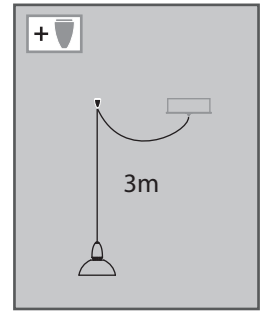

Galileo LED / Galileo Mini LED

Galileo LED (18W)

Galileo Mini LED (8W)

Galileo LED - Modular (professional use only)

Galileo LED (18W)

Galileo Mini LED (8W)

Galileo LED - Ceiling roses (dimmable)