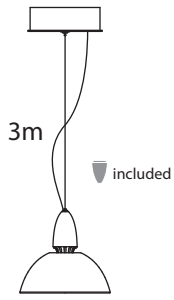

## Galileo LED (18W)

Galileo LED  
[380LD4400]  
dimmable